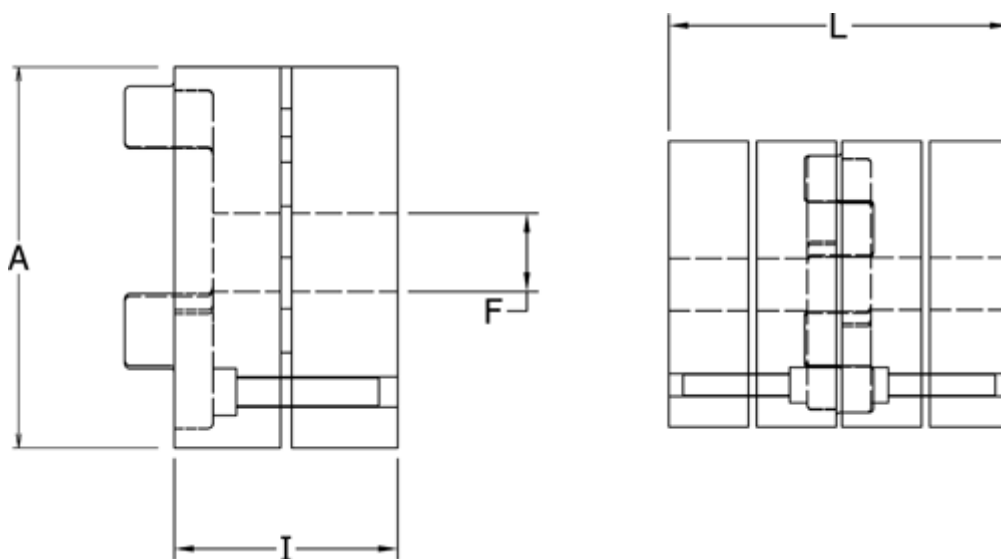

Article number: 3335014A009

Description: Conical Clamping Klonex ES14
ALU Aluminium, Bore 9H7 mm

Measures

A = 30

F = 9

I = 18.5

L = 50

t = M3